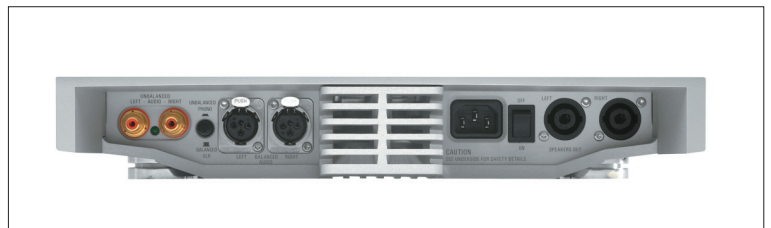

The machined-from-solid clamshell construction of the Klimax Twin casework is a beautiful and unique design that allows a variety of installation options for music and cinema applications. The compact case housing the Klimax Twin protects, screens and stabilises internal electronics and forms the heat exchanger that dissipates the power from the amplifier circuitry. A central cooling channel and fan assist cooling during normal operation. Inside the Klimax Twin, two electrically and mechanically isolated circuit boards, one a unique Linn Silent Power Switch Mode Power Supply, the second a board for the twin channel audio circuitry, provide unsurpassed twin channel performance from a single compact audio component.

In keeping with the Klimax Solo, a blue LED illuminates the front panel to indicate operational status. The Klimax Twin Power Amplifier is available from authorised Linn dealers worldwide.

KLIMAX TWIN

SPECIFICATION

A high performance two channel power amplifier