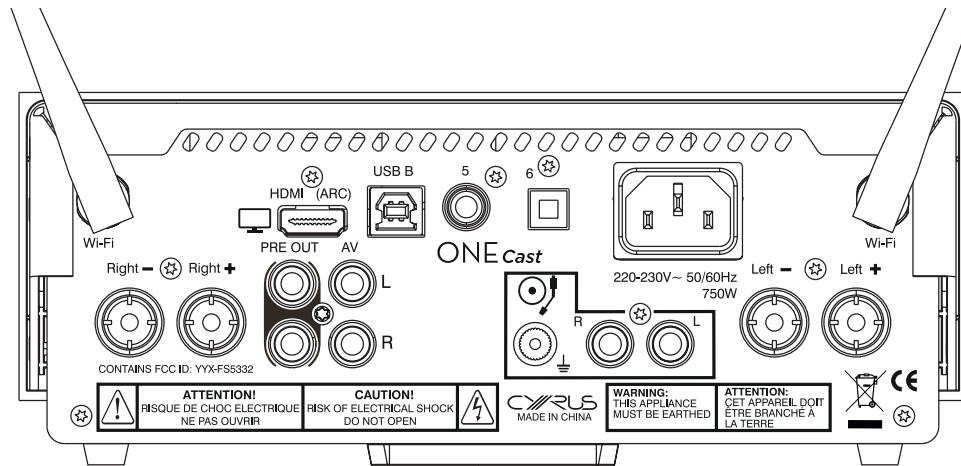

The Cyrus ONE *Cast* is designed in a clean, simple, elegant non-ferrous chassis that minimizes eddy currents and reduces pickup of external noise. Extensive mains supply filtering is used to reduce the impact of this noise which has the ability to colour the audio performance.

The Ultimate Flexible System

The Cyrus ONE *Cast* is an entire system. The ability to stream music to it from a phone, tablet or laptop means that customers can use their favourite streaming service or music playing app to choose their music or store their playlist, and the Cyrus ONE *Cast* does the rest, turning it into an astounding music experience.

Voice control compatibility gives the Cyrus ONE *Cast* serious future proofing, as more and more people populate their homes with smart speakers. Whilst an Amazon Echo may be high quality enough for the news, when you really want to listen to music, tell Alexa / Siri / Google Assistant to play it on your superlative Cyrus ONE *Cast*, taking your music to a whole different level.

Added to all this wireless functionality are a host of wired inputs for analogue (including vinyl) and digital sources, giving you everything you could ever need.

A perfect complement to the Cyrus ONE *Cast*, the Cyrus ONE *linear* speakers have been specifically designed to benefit from the Hybrid Class D topology used in all Cyrus ONE models.

The ONE *Cast* is versatile, simple to use, and integrates seamlessly into your smart home.

Cyrus ONE *Cast* Specifications

VOICE CONTROL: Google Assistant enabled, Amazon™ Alexa enabled and Apple® AirPlay 2 enabled

STREAMING: Chromecast built-in, Apple® AirPlay 2 and Bluetooth™ audio built-in

BUILT-IN DAC: up to 32bit 192kHz and DSD to DSD128

HDMI (ARC): for seamless TV integration

4 DIGITAL INPUTS: including Asynchronous USB, Optical Toslink and Coaxial SPDIF

MM PHONO STAGE: for vinyl turntables

AV INPUT: analogue input configurable to fixed gain for integration with AV systems

OVER-THE-AIR FIRMWARE UPDATES: latest software downloads and installs automatically

CYRUS 4TH GENERATION HYBRID CLASS D AMPLIFIER: outputs 2 x 100W (into 6 Ω at 0.1% THD+N)

SID: Speaker Impedance Detection. ONE *Cast* configures itself to perfectly match any pair of speakers

HEADPHONE AMP: high power, high voltage class AB headphone amplifier

PRE OUTPUT: to connect to additional power amplifiers

LINEAR POWER SUPPLY: for true high-end audio performance

SIMPLE USER INTERFACE: IR remote control, lockable front panel controls

DIMENSIONS: (H X W X D) – 85 x 220 x 390mm

WEIGHT: 5.6kg

The ONE *Cast* is compatible with AirPlay 2. iOS 11.4 or later is required.

Google and Chromecast built-in are trademarks of Google LLC.

Amazon, Alexa and all related logos are trademarks of Amazon.com, Inc. or its affiliates.

Use of the Works with Apple badge means that an accessory has been designed to work specifically with the technology identified in the badge and has been certified by the developer to meet Apple performance standards.