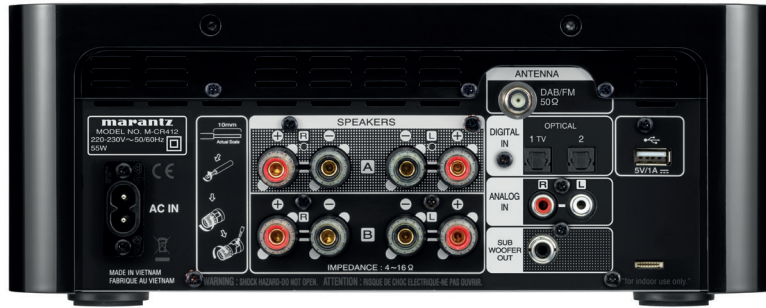

marantz®

MELODY (M-CR412) TRUE HI-FI CD SYSTEM

The moment you see the new Melody, you'll know that this latest incarnation is pure refinement. The compact, elegant mini-system features a built-in CD Player and a USB input for digital music files including high resolution WAV, FLAC, ALAC and even DSD. Four high-efficiency, low-distortion digital audio amplification channels can be configured to drive two pairs of loudspeakers with independent volume control for each pair for a superior listening environment. A FM/DAB+ tuner and built-in Bluetooth provide multiple options for music listening with extraordinary Marantz audio quality.

because music matters

MELODY (M-CR412) TRUE HI-FI CD SYSTEM

Design and specifications are subject to change by Marantz without notice.

FEATURES	MELODY (M-CR412)
High quality power output	2x 60 W or 4x 30 W
Bi-Amping / Parallel BTL mode	• / -
CD Compatibility: CD / CD-R/RW / WMA / MP3 / AAC	• / • / • / • / •
Tuner: DAB / DAB+ / FM (RDS)	• / • / •
Rear USB	•
Speaker A / B	• (Individual volume)
Powered multi-room for one extra room	•
Digital Optical in / Analogue in	2 / 1
Analogue out	-
Subwoofer Pre-out	•
Headphone Output	•
High Grade Audio Components	•
Tone Control: Bass / Treble / Balance	• / • / •
Display	FI 2-line
Illuminated front	pure white + off mode
Clock / Sleep Timer	• / •
Programmable Timer: Once / Daily	• / •
SPECIFICATIONS	
AUDIO SECTION	
Power Output (6 ohm, 1kHz)	60 W / 30 W
Number of channels	2 / 4
Freq. Response (Analogue In)	5Hz - 40kHz
Signal to Noise Ratio	90dB
Total Harmonic Distortion	0.1 %
DAB+ SECTION	
Receiving Range (Band III)	•
Signal to Noise Ratio DAB (Mono/Stereo)	95dB
Frequency response DAB	20Hz - 20 kHz
Stereo Separation DAB	90dB
TUNER SECTION FM	
Frequency Range FM	87.5 - 108 MHz
Signal to Noise Ratio (Mono/Stereo) FM	70/70dB
Total Harmonic Distortion (Mono/Stereo) FM	0.3/0.4%