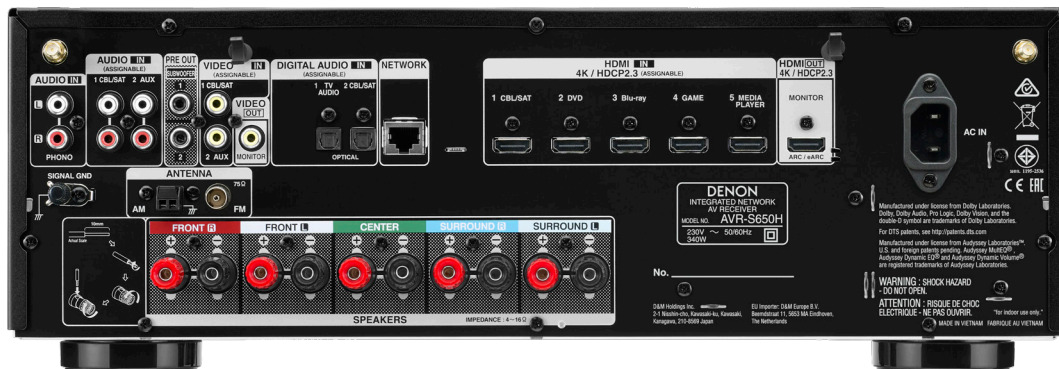

Quick Selects for User-Friendly Audio Tuning

The Denon AVR-S650H front panel features four Quick Select buttons that store your preferred audio settings for each source. Switch between TV audio, Blu-ray, media players and more, and the AVR-S650H adjusts the EQ settings to your preferences for that media source. Use the buttons on the front panel or opt for the same Quick Selects on the AV receiver remote control for faster control. Now allows for one-push all zone stereo mode via Quick Select.

Denon AVR Remote App for Seamless Control

Better control in your back pocket. The free Denon AVR Remote app for iOS and Android makes using the AVR-S650H even easier – adjust volume, turn it on or off, mute the music, select a source or switch to the HEOS app for wireless music streaming. Download the Denon AVR Remote app to your smartphone today. Available for iOS and Android.

Front USB Port for High-Resolution Audio

Discover the incredible fidelity of high-resolution audio tracks with the ability to decode up to 24-bit/192-kHz ALAC, FLAC and WAV lossless files as well as DSD 2.8MHz and 5.6MHz tracks (the audiophile format of SACD) via the front panel USB port and network sources. Or, listen to other popular file types such as MP3. Whether you want to listen to your latest download or soak in the fidelity of audiophile-quality FLAC recordings, you have quick access to your favourite songs.

Technical information	
Number of Power Amps	7
Power output	135 watts per channel (6 ohms, 1 kHz, THD 1%, 1 ch driven)
	100 watts per channel (6 ohms, 1 kHz, THD 0.7%, 2 ch driven)
	75 watts per channel (8 ohms, 20Hz-20kHz, THD 0.08%, 2 ch driven)
Speaker Impedance	4 - 16Ω/ohms
Preamplifier Section	
Input sensitivity/impedance	200 mV
Frequency response	10 Hz - 100 kHz – +1, –3 dB (Direct mode)

S/N Ratio	100 dB (IHF-A weighted, Direct mode)
FM Section	
Tuning frequency range	87.5 - 108 MHz
AM Section	
Tuning frequency range	520 kHz – 1710 kHz
General	
Power supply	AC 230 V, 50 Hz
Power consumption	340 W (Standby 0.1 W, CEC standby 0.5W)
Power consumption	29 W(ECO Mode On)
No-sound	39 W(ECO Mode Off)
Dimensions (W x H x D)	434 x 151 x 339 mm
Dimensions (packed)	523 x 232 x 435 mm
Weight	7.8kg
Weight (packed)	9.7kg

Ports		
IN	HDMI	x 5
	Composite (video)	x 2
	Phono	x 1
	Analogue Audio	x 2
	Digital Optical	x 2
	USB (front)	x 1
OUT	HDMI Monitor	x 1
	Composite (video)	x 1
	Audio Pre-out (SW)	x 2
	Phones	x 1

EAN	AVRS650HBKE2	4951035069684	Black
	AVRS650HBKE2GB	4951035070017	Black

D&M Europe B.V.

A Division of Sound United
Beemdstraat 11
5653 MA Eindhoven
The Netherlands
www.denon.eu

The Bluetooth® word mark and logos are registered trademarks owned by Bluetooth SIG, Inc. and any use of such marks by D&M Holdings Inc. is under license. Dolby, Dolby Atmos, Dolby Vision, and the double-D symbol are trademarks of Dolby Laboratories. • DTS, the Symbol, DTS in combination with the Symbol, DTS:X, and the DTS:X logo are registered trademarks or trademarks of DTS, Inc. in the United States and/or other countries. • The Spotify software is subject to third party licenses found here: www.spotify.com/connect/third-party-licenses • Other trademarks and trade names are those of their respective owners.

Denon is a trademark or registered trademark of D&M Holdings, Inc.

* All specs can be subject to change