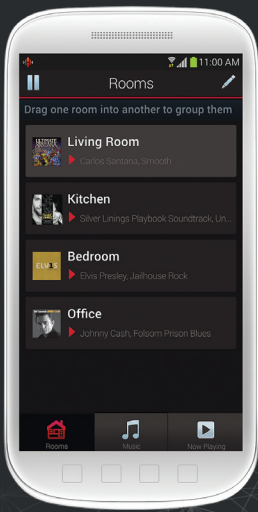

THE HEOS APP.

A SIMPLE, EASY TO USE INTERFACE

Stream from your favorite online music services, or listen to tracks directly from your phone, tablet or USB drives. With HEOS, you have all the options you need and all the access you want.