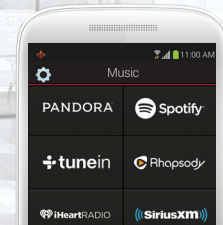

**WIRELESS MULTI-ROOM
SOUND SYSTEM**

HEOS HomeCinema

**WIRELESS SOUNDBAR & SUB:
LESS WIRES. MORE DRAMA.**

Unleash dramatic sound from your favorite TV shows and movies. As TVs get thinner, so does their sound quality. HEOS HomeCinema delivers true wide range high fidelity audio, for maximum enjoyment of TV shows, movies and your favorite music tracks.

MULTI-ROOM

Every room deserves its own HEOS.

APPS & STREAMING SERVICES

Tap the App and start rockin'.

SOUND QUALITY

HEOS sound is a Denon legacy.

EASY SETUP

Setup in minutes. Listen forever.

PLUG IT IN

TAP THE APP

CONNECT TO
WIRELESS

LOVE THE
MUSIC

THE HEOS APP.

A SIMPLE, EASY TO USE INTERFACE

Stream from your favorite online music services, or listen to tracks directly from your phone, tablet or USB drives. With HEOS, you have all the options you need and all the access you want.

NOW PLAYING: Instantly control what is playing in every room, view cover art or check the queue for what is coming up next. Create and save playlists.

KEY FEATURES:

The HEOS HomeCinema unleashes dramatic sound from your favorite TV shows and movies. Enjoy streaming music from the cloud or local files using the intuitive HEOS app for iOS, Android™, and Kindle Fire™.