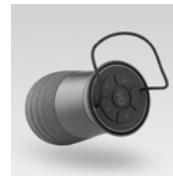

lighthouse

Lighthouse is a multi-functional, portable, speaker featuring novel design and the latest wireless technology. Combining the functions of a camp lantern, multiple lighting color schemes, USB power bank for charging other devices and a powerful speaker, Lighthouse is the perfect gadget for all your indoor/outdoor adventures.

Did you know that the handy KISS function allows you to simply connect 2 speakers to each other? Double listening pleasure! Moreover, you take this companion outside without any worries, even in rainy weather. (IP65)

COLOURS red / black

TECHNICAL SPECIFICATIONS

speaker	2"
frequency range	60Hz - 20kHz
power output	6W
music sources	Bluetooth 4.2 (EDR) 3,5mm stereo input
battery	ja (<2h charging time)
battery capacity	8 u (50% volume)
power supply	5000mAh / 3,7V
dimensions (h x Ø)	95 x 165mm
weight / piece	0,55kg
composition	ABS
colour	red / black
waterproof	IP65
extra	lamp color variation KISS (TWS) - connect 2 speakers

- Bluetooth 4.2
- Camp lantern (white, warm white, color variation)
- Powerbank
- KISS – connect 2 speakers