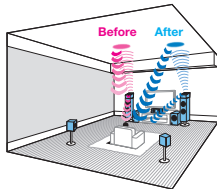

Reflex Optimizer

High directivity sound reflects off the ceiling, while low directivity sound directly reaches the ears. This difference causes a phase shift, making the sound feel uncomfortable. To solve this, the new technology optimizes the performance of your up-firing elevation speakers for your listening environment, by aligning the phase of direct and indirect sound, matching the basic tone, and optimizing the upward-oriented frequencies. The result is overall seamless sound with Dolby Atmos enabled speakers, allowing the ideal reproduction of three-dimensional surround sound.