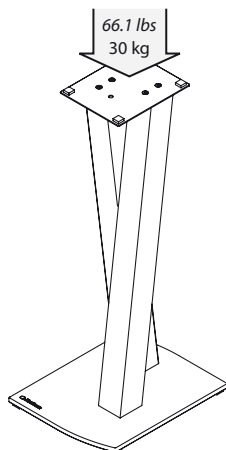

SPECIFICATIONS

DESIGN

Finish: Glossy Black/Black

Structure: Glossy black powder coated steel

Upper plate: Glossy black powder coated steel

Lower plate: Black tempered glass

Miscellaneous: – Cable management system
– Rubber pads

MAXIMUM LOAD

Speaker stand: 66.1 lbs / 30 kg

USABLE DIMENSIONS

Overall dimensions (W x H x D):

10.5" x 28.4" x 13.1" / 266 x 722 x 332 mm

Upper plate (W x D): 6.3" x 7.7" / 160 x 195 mm

Lower plate (W x D): 10.5" x 13.1" / 266 x 332 mm

PACKAGING

Delivered disassembled with screws kit, mounting instructions and tools

Quantity/box: 2

Type: White cardboard

Dimensions (W x H x D):

30.7" x 4.8" x 14.3" / 780 x 123 x 362 mm

Gross weight: 31.5 lbs / 14,3 kg

Net weight: 27.1 lbs / 12,3 kg

GenCode: 3760108801738