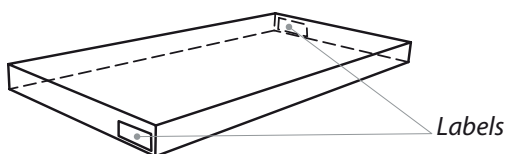

SPECIFICATIONS

DESIGN

Finish: Glossy Black/Black

Structure: Glossy black powder coated steel

Upper plate: Glossy black powder coated steel

Lower plate: Black tempered glass

Miscellaneous: – Cable management system
– Rubber pads

MAXIMUM LOAD

Speaker stand: 66.1 lbs / 30 kg

USABLE DIMENSIONS

Overall dimensions (W x H x D):

10.5" x 28.4" x 13.1" / 266 x 722 x 332 mm

Upper plate (W x D): 6.3" x 7.7" / 160 x 195 mm

Lower plate (W x D): 10.5" x 13.1" / 266 x 332 mm

PACKAGING

Delivered disassembled with screws kit, mounting instructions and tools

Quantity/box: 2

Type: White cardboard

Dimensions (W x H x D):

30.7" x 4.8" x 14.3" / 780 x 123 x 362 mm

Gross weight: 31.5 lbs / 14,3 kg

Net weight: 27.1 lbs / 12,3 kg

GenCode: 3760108801738