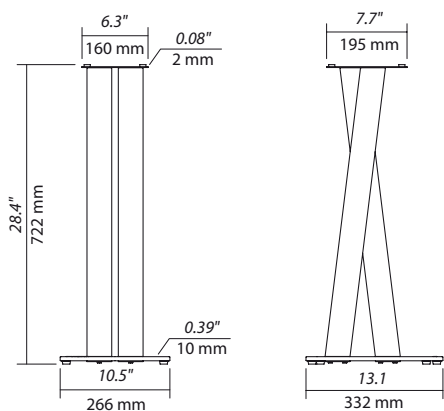

SPECIFICATIONS

DESIGN

Finish: Glossy Black/Black

Structure: Glossy black powder coated steel

Upper plate: Glossy black powder coated steel

Lower plate: Black tempered glass

Miscellaneous: – Cable management system
– Rubber pads

MAXIMUM LOAD

Speaker stand: 66.1 lbs / 30 kg

USABLE DIMENSIONS

Overall dimensions (W x H x D):

10.5" x 28.4" x 13.1" / 266 x 722 x 332 mm

Upper plate (W x D): 6.3" x 7.7" / 160 x 195 mm

Lower plate (W x D): 10.5" x 13.1" / 266 x 332 mm

PACKAGING

Delivered disassembled with screws kit, mounting instructions and tools

Quantity/box: 2

Type: White cardboard

Dimensions (W x H x D):

30.7" x 4.8" x 14.3" / 780 x 123 x 362 mm

Gross weight: 31.5 lbs / 14,3 kg

Net weight: 27.1 lbs / 12,3 kg

GenCode: 3760108801738