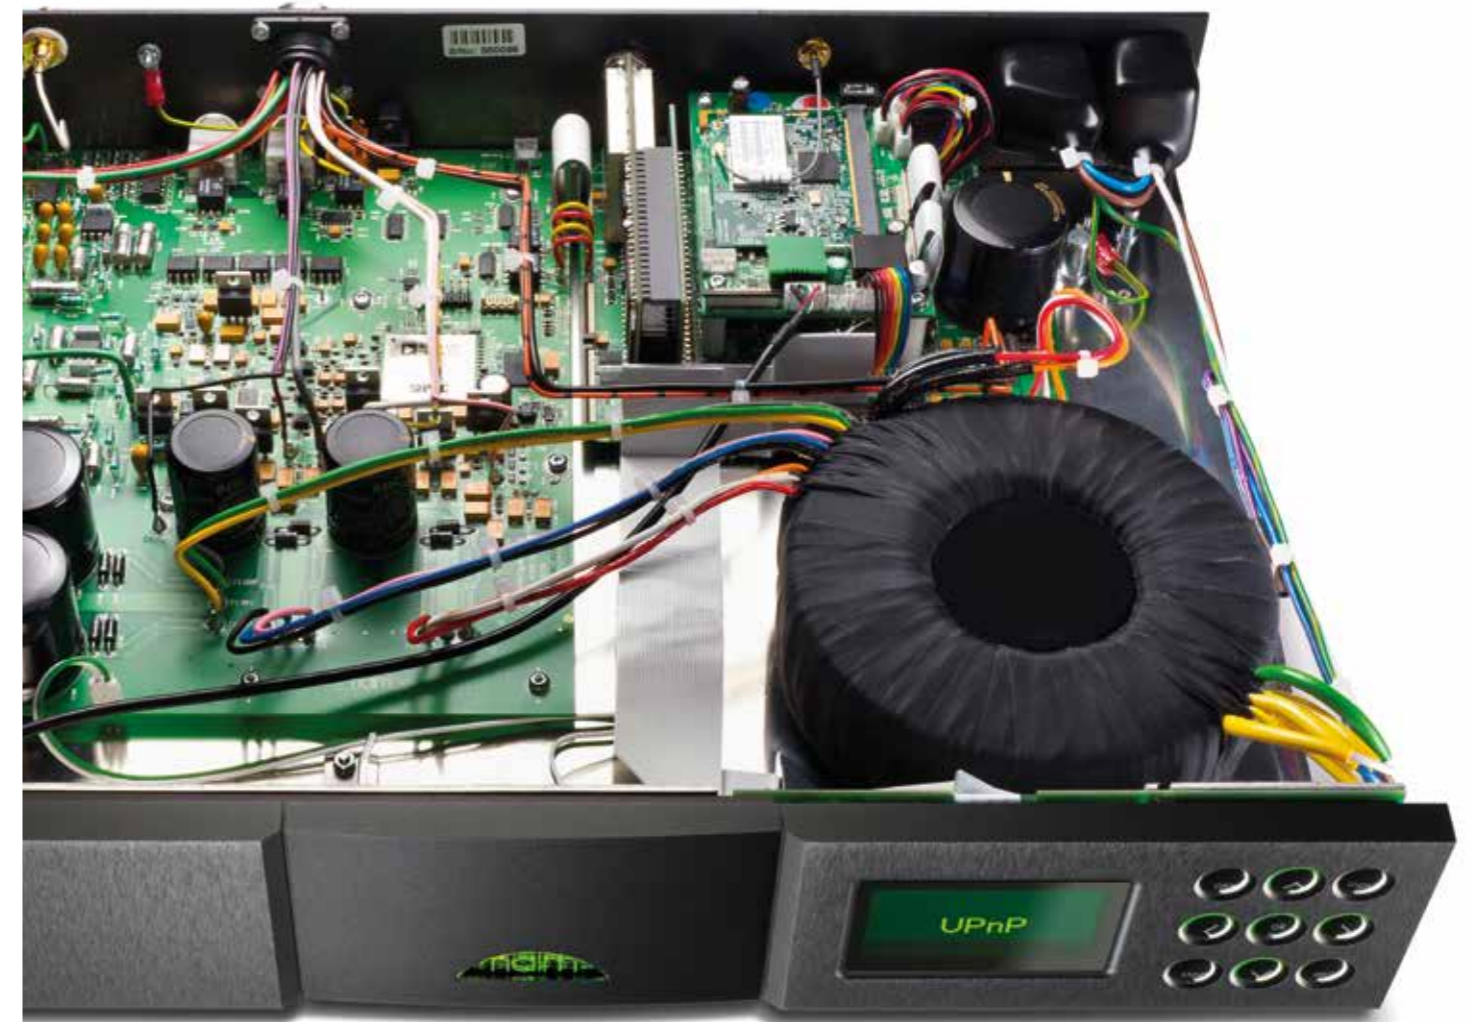

Pictured: NDX network player showing the intricate wiring paths, meticulously constructed by our technicians.