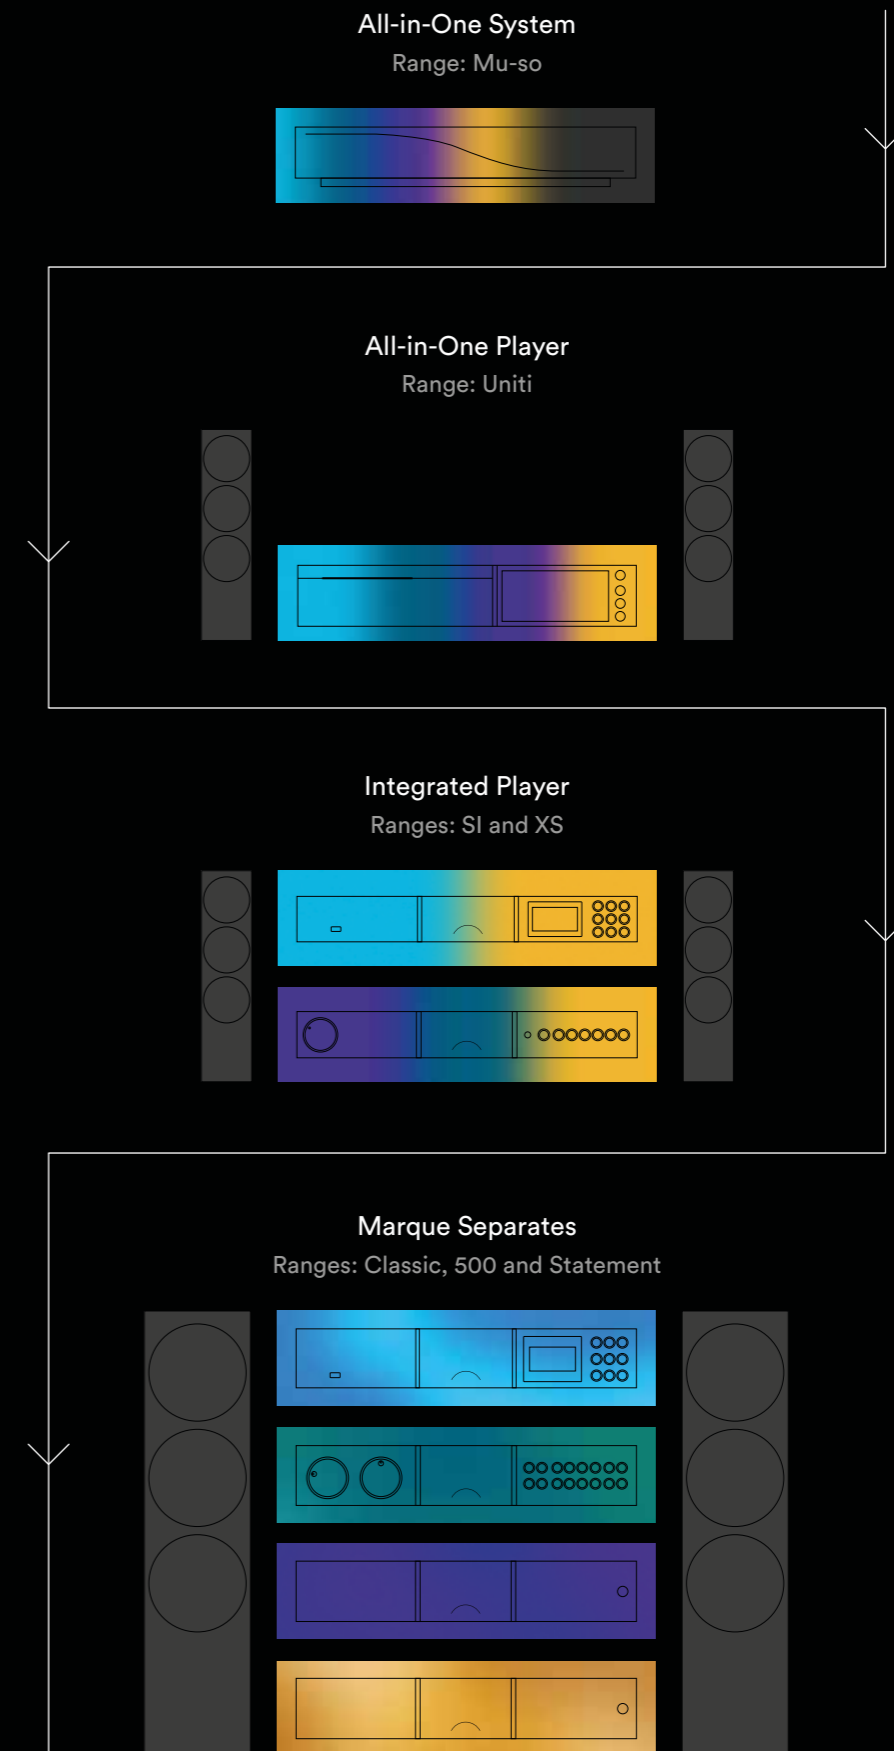

For those that crave more, a first step into two channel hi-fi is the place to go, with the Uniti range of all-in-one players. Uniti Star sits at the centre of a range of products that feature full Naim streaming functionality alongside integrated amplifiers inspired by our iconic NAIT integrated amplifier design. If you love your silver discs, Uniti Star also houses a CD player with ripping capability and local storage options...just add speakers.

The next stage up in terms of musical performance is the move to a Naim integrated player. The ND5 XS is a dedicated network player that takes the lead in an attractive dual system when used with one of Naim's

legendary NAIT integrated amplifiers. It's a ticket to the kind of performance only separates can bring.

If the ND5 XS gets you front seat access, then the NDS reference network player is your VIP pass to all your favourite artists. It was designed and engineered for pure performance, and when partnered with separate pre/power amplifiers and power supplies from our Marque Separates ranges, Classic and 500 Series, makes for an awe-inspiring experience surpassed only by the flagship Statement amplification system.

From an all-in-one system to full separates hi-fi, Naim's uncompromising attitude to engineering enables you to hear every single note in equal measure and go deeper into the music.

Source

Preamplifier

Power Amplifier

Power Supply

Loudspeakers