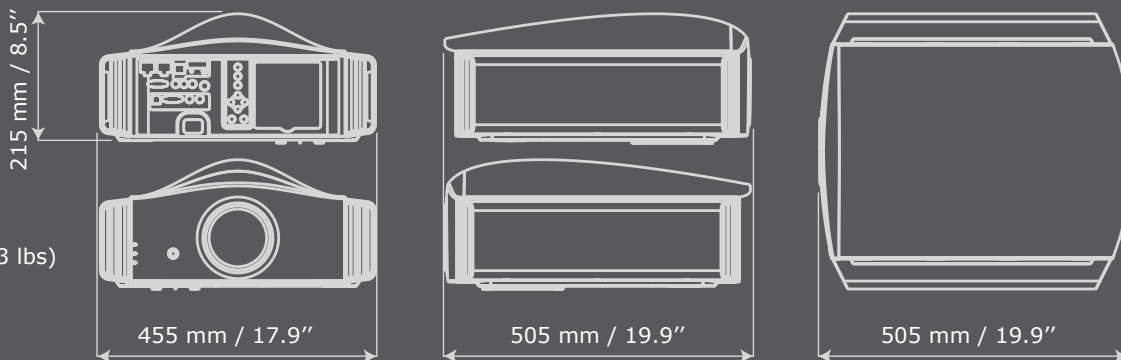

Weight
15.1 kg (33.3 lbs)

MODEL NAME	SIGLOS Ultra 1	SIGLOS Ultra 2	SIGLOS Ultra 3
P/N STANDARD PACK	R9201701	R9201702	R9201703
P/N PASSIVE 3D PACK	R9201704	R9201705	R9201706
DISPLAY RESOLUTION	3840 x 2160 (4K Resolution)		
SIGNAL COMPATIBILITY	HDR content auto-detect, 4K streaming services and UHD Blu-ray disks up to 4K60p		
PANEL TECHNOLOGY	3-chip LCOS HD 0.7 inch panel		
OPTIC	Full-glass Motorized Lens (zoom & focus) 1.4 -2.8:1 (2x zoom)		
OPTIC SLIDE COVER	No	Yes	
SCREEN OFFSET	Motorized Optical Shift +/- 80% vertically +/- 34% horizontally		
SCREEN SIZE (16:9)	60" - 240" diagonal		
LAMP CONSUMPTION	265 W NSH Bulb - up to 4 500 hours (with lamp used in low mode)		
BRIGHTNESS (ANSI LUMENS)	1 800	1 900	2 000
NATIVE CONTRAST RATIO	40 000:1	130 000:1	160 000:1
DYNAMIC CONTRAST RATIO	400 000:1	1 300 000:1	1 600 000:1
CMS FUNCTIONS	YES (6-Axis)		
COLOR MODES	REC.709 (HDTV)	REC.709, DCI-P3 and BT.2020	
EXPERT CALIBRATION	NO	YES	
PICTURE MODES	4 Presets + 5 User Modes	4 Presets + THX + 5 User Modes + 4 for Installation Expert only	
COLOR SPACE PROFILES	9 Presets + 5 Users	12 Presets + 5 Users	
NOISE LEVEL	Less than 20 dB (in low mode)		
INPUTS	2x HDMI 2.0b inputs [with HDCP 2.2 and 18 Gbps transmission band]		
HOME-CINEMA VIDEO PROCESSING	HDR Picture modes with Perceptual Quantization (PQ) EOTF and Hybrid Log gamma Low Latency mode for real time simulation and ultimate gaming experiences Blur Reduction and enhanced 400Hz Crystal Motion® new True Cinema Black V (with HDR support) 4K Interpolation (3840 x 2160)		
3D COMPATIBILITY	Frame Packing, Side-by-Side, Top & Bottom - 3D anamorphic V-Stretch		
PIXEL ALIGNMENT	1/16 pixel adjustment in 81 individual zones		
WEIGHT	14.3 kg (31.5 lbs)	15.1 kg (33.3 lbs)	
DIMENSIONS (LxWxH)	505 x 455 x 215 mm (19.9 x 17.9 x 8.5 inches)		
HOME AUTOMATION	RS-232 (Dsub 9) / LAN RJ45 / 12V Trigger		
DIGITAL KEYSTONE	YES V+/- 16° (not in 3D Mode)		
POWER AND CONSUMPTION	AC 110~240V 50/60Hz 360 W / 4.8 W in stand-by / 0.4W in Eco-Mode stand-by		
BOX DIMENSIONS	61x58x41 cm 19.5 kg (67x66x52 cm - 21.5 kg when shipped individually)		
OPTIONS	3D Glasses, anamorphic kit, Ceiling Mount kit, Motorized Lift, special colors and finishes, screens		
PASSIVE 3D KIT	B.E.S.T. 3D Passive Kit for Siglos Series		