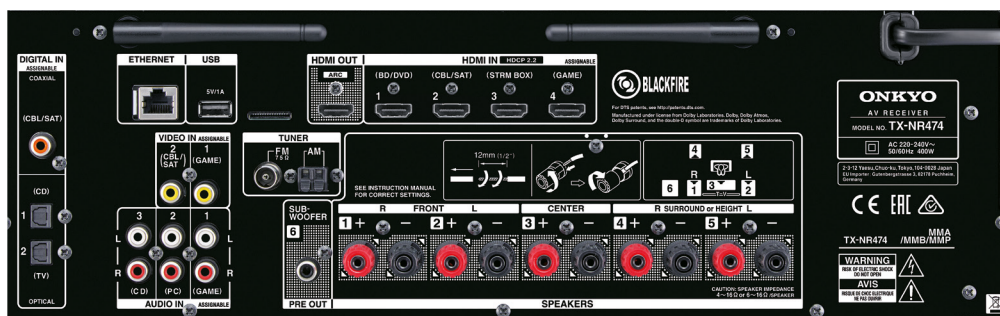

Text on receiver may vary with region.