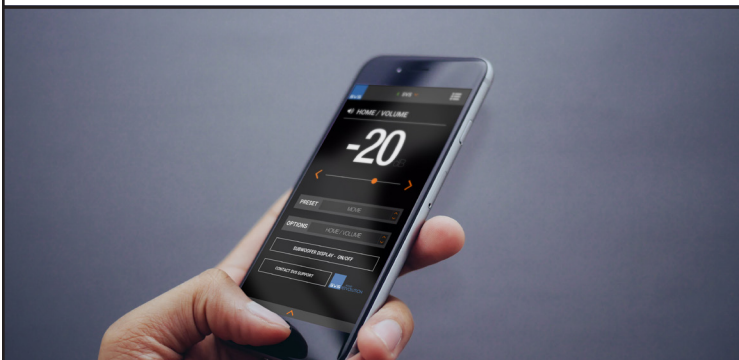

## **SVS PB16-ULTRA SUBWOOFER. THE ULTIMATE REFERENCE STANDARD FOR BASS HAS ARRIVED.**

Sophisticated and authoritative, SVS reinvented every subwoofer component platform, scrutinized every cabinet angle and added three never-before-seen innovations that put the PB16-Ultra at a higher echelon of innovation, performance and usability than any subwoofer in history.

## **ASTONISHING, ALL NEW 16" SVS SUBWOOFER DRIVER WITH INNOVATIVE 8" EDGE WOUND VOICE COIL.**

Specially designed fiberglass composite driver with extremely low stiffness to mass ratio is matched with the largest voice coil ever employed in a consumer subwoofer. The result is unprecedented output and low frequency extension with the control, accuracy and speed in transients you expect from SVS.

## **STUNNINGLY POWERFUL AND REFINED, ALL NEW 1,500 WATTS CONTINUOUS, 5,000+ WATTS PEAK POWER CLASS D SLEDGE AMPLIFIER WITH FULLY DISCRETE OUTPUT.**

One of the most powerful amplifiers ever deployed for a consumer subwoofer effortlessly delivers power through high efficiency MOSFET transistors. The innovative design combines the efficiency and low dissipation of Class D with the power advantages of being discrete to achieve nearly limitless output and depth, with nary a trace of distortion.

## **INTELLIGENT TWO-WAY BLUETOOTH SMARTPHONE APP SIMPLIFIES BASS MANAGEMENT AND SUBWOOFER SETUP.**

Mobile app for iOS and Android is most convenient option available to adjust volume, crossover frequencies, parametric EQ, polarity, room gain and all DSP functions. Bidirectional feedback shows adjustments in real time. IR Remote and front panel control also available.