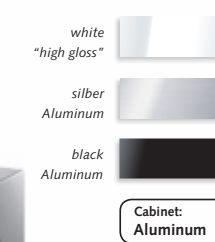

Movie 2005.2

Elegant 5.1 Home Cinema system

1. 250 watt active subwoofer
   - Elliptical aluminum cabinet
   - Wall mounting for front, center and rear speakers
   - Matching loudspeaker stand LS 250
2. Dimensions (W x H x D)
3. Front & Rear: 14.5 x 21.4 x 10.5 cm
   - Center: 5.7" x 8.4" x 4.1"
   - Center: 40 x 14.5 x 10.5 cm
   - Center: 15.8" x 5.7" x 4.1"
   - Subwoofer: 27 x 33.3 x 29.5 cm
   - Subwoofer: 10.6" x 13.1" x 11.4"