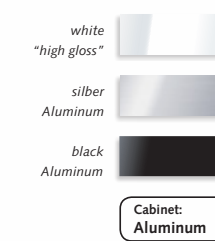

Movie 1005.2

Stylish 5.1 Home Cinema system

1. 120 watt active subwoofer
   - Curved bow aluminum cabinet
   - Wall mounting for front, center and rear speakers
   - Matching loudspeaker stand LS 90.2
2. Dimensions (W x H x D)
3. Front & Rear: 9 x 13.8 x 10 cm
   - Front & Rear: 3.5" x 5.4" x 3.9"
   - Center: 22 x 9 x 10 cm
   - Center: 8.7" x 3.5" x 3.9"
   - Subwoofer: 24 x 41 x 42 cm
   - Subwoofer: 9.4" x 16.1" x 16.5"