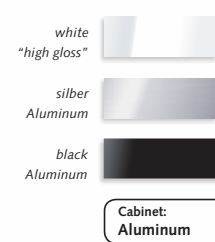

Movie 3050

High value 5.1 Home Cinema system with column speakers

1. 250 watt active subwoofer
   - Square MDF cabinet
   - Wall mounting integrated in center and rear speakers
   - Aluminum-manganese tweeter system
   - Bass and midrange systems with wave technology
2. Dimensions (W x H x D)
3. Front: 13.5 x 105 x 14 cm
   - Center: 43 x 13.5 x 8 cm
   - Rear: 16.9 x 25 x 8 cm
   - Subwoofer: 27 x 33.3 x 29.5 cm
   - Subwoofer: 10.6" x 13.1" x 11.6"

Movie 3005

High value 5.1 Home Cinema system

1. 250 watt active subwoofer
   - Rectangular MDF cabinet
   - Aluminum-manganese tweeter system
   - Wall mounting integrated in front, center and rear speakers
   - Bass and midrange systems with wave technology
2. Dimensions (W x H x D)
3. Front & Rear: 13.5 x 25 x 8 cm
   - Center: 43 x 13.5 x 8 cm
   - Subwoofer: 27 x 33.3 x 29.5 cm
   - Subwoofer: 10.6" x 13.1" x 11.6"

Movie 365

Compact 5.1 Home Cinema system

1. 120 watt active subwoofer
   - Wall mounting for front, center and rear speakers
2. Dimensions (W x H x D)
3. Front & Rear: 10.8 x 29 x 12.1 cm
   - Center: 4.2" x 11.4" x 4.8"
   - Subwoofer: 29 x 10.8 x 12.1 cm
   - Subwoofer: 11.4" x 4.2" x 4.8"
   - Subwoofer: 24 x 41 x 42 cm
   - Subwoofer: 9.4" x 16.1" x 16.5"

Movie 2050.2

Elegant 5.1 Home Cinema system with column speakers

1. 250 watt active subwoofer
   - Elliptical aluminum cabinet
   - Wall mounting for center and rear speakers
   - Matching loudspeaker stand LS 250
2. Dimensions (W x H x D)
3. Front: 14.5 x 105 x 10.5 cm
   - Center: 5.7" x 41.3" x 4.1"
   - Center: 40 x 14.5 x 10.5 cm
   - Center: 15.8" x 5.7" x 4.1"
   - Rear: 14.5 x 21.4 x 10.5 cm
   - Rear: 5.7" x 8.4" x 4.1"
   - Subwoofer: 27 x 33.3 x 29.5 cm
   - Subwoofer: 10.6" x 13.1" x 11.6"

Movie 2005.2

Elegant 5.1 Home Cinema system