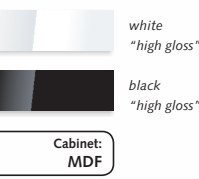

Movie 3050

High value 5.1 Home Cinema system with column speakers

1. 250 watt active subwoofer
   - Square MDF cabinet
   - Wall mounting integrated in center and rear speakers
   - Aluminum-manganese tweeter system
   - Bass and midrange systems with wave technology
2. Dimensions (W x H x D)
3. Front: 13.5 x 105 x 14 cm
   - Center: 43 x 13.5 x 8 cm
   - Rear: 16.9 x 25 x 8 cm
   - Subwoofer: 27 x 33.3 x 29.5 cm
   - Subwoofer: 10.6" x 13.1" x 11.6"