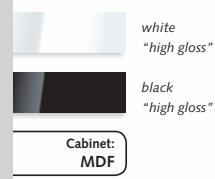

### Movie 3050

High value 5.1 Home Cinema system with column speakers

- ▶ 250 watt active subwoofer
  - ▶ Square MDF cabinet
  - ▶ Wall mounting integrated in center and rear speakers
  - ▶ Aluminum-manganese tweeter system
  - ▶ Bass and midrange systems with wave technology
- ▶ Dimensions (W x H x D)
- Front: 13.5 x 105 x 14 cm
  - Center: 43 x 13.5 x 8 cm
  - Rear: 16.9 x 25 x 8 cm
  - Subwoofer: 27 x 33.3 x 29.5 cm
  - Subwoofer: 10.6" x 13.1" x 11.6"