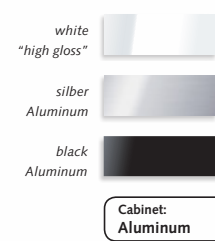

### Movie 1050.2

Stylish 5.1 Home Cinema system with column speakers

- ▶ 120 watt active subwoofer
  - ▶ Curved bow aluminum cabinet
  - ▶ Wall mounting for center and rear speakers
  - ▶ Matching loudspeaker stand LS 90.2
- ▶ Dimensions (W x H x D)
- Front: 9 x 100 x 10 cm
  - Front: 3.5" x 39.4" x 3.9"
  - Center: 22 x 9 x 10 cm
  - Center: 8.7" x 3.5" x 3.9"
  - Rear: 9 x 13.8 x 10 cm
  - Rear: 3.5" x 5.4" x 3.9"
  - Subwoofer: 24 x 41 x 42 cm
  - Subwoofer: 9.4" x 16.1" x 16.5"