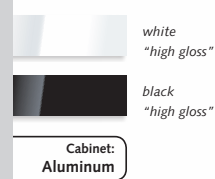

Movie 1550

Modern 5.1 Home Cinema system with column speakers

1. 250 watt active subwoofer
   - Square aluminum cabinet
   - Wall mounting for center and rear speakers
   - Matching loudspeaker stand LS 90.2
2. Dimensions (W x H x D)
3. Front: 9 x 103 x 9 cm
   - Front: 3.5" x 40.6" x 3.5"
   - Center: 43 x 9 x 9 cm
   - Center: 16.9" x 3.5" x 3.5"
   - Rear: 9 x 14 x 9 cm
   - Rear: 3.5" x 5.5" x 3.5"
   - Subwoofer: 27 x 33.3 x 29.5 cm
   - Subwoofer: 10.6" x 13.1" x 11.6"