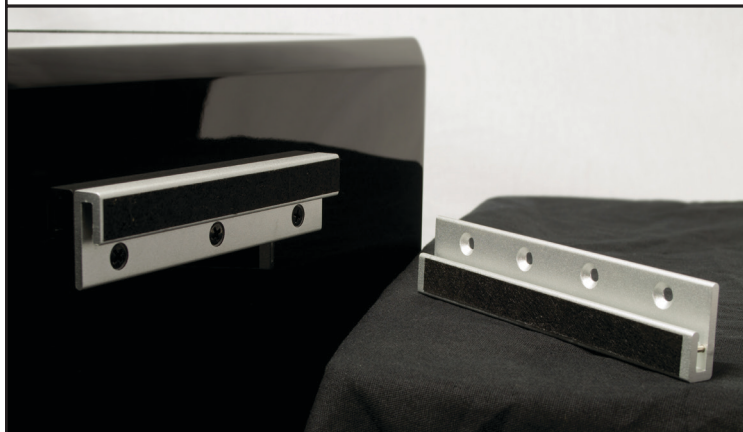

ULTRA SURROUND SPEAKER

ULTRA SURROUND – THE ULTIMATE SURROUND FOR HIGH-END THEATER SYSTEMS

High-definition DVD soundtracks demand a high-performance surround speaker. With 9.1 and 11.1 surround formats becoming increasingly common, the need for a high-end surround speaker is stronger than ever. The Ultra Surround Monitor rises to the challenge, delivering immersive and thrilling surround sound effects rivalling the finest commercial cinemas.

The Ultra Surround features the dramatic bevelled edge design cues from the other members of the Ultra speaker family, and comes elegantly finished in premium-grade real wood black oak veneer and piano gloss black. With a compact driver array and shallow cabinet depth, the Ultra Surround maintains a low mounting profile which will complement any upscale theater.

PRECISION CNC CONSTRUCTION, ACOUSTICALLY INERT CABINET DESIGN

Ensuring that this beauty is not just skin deep, the Ultra Surround cabinet is precision CNC manufactured with extensive internal blocking and bracing, resulting in perfect edge and panel alignment, no resonances and excellent rigidity -ensuring you hear nothing but pure and uncolored sound.

STUNNING SOUND QUALITY

With dual tweeters and woofers mounted on 40-degree baffles, the Ultra Surround delivers excellent dynamic output and a uniform power response into the room with an ultra-wide dispersion pattern. For the ultimate in flexibility to match the varying needs of 'wide' and 'height' presence channels, and conventional side and rear surround channels, the Ultra Surround can be operated in bipole, dipole, and discrete monopole modes.