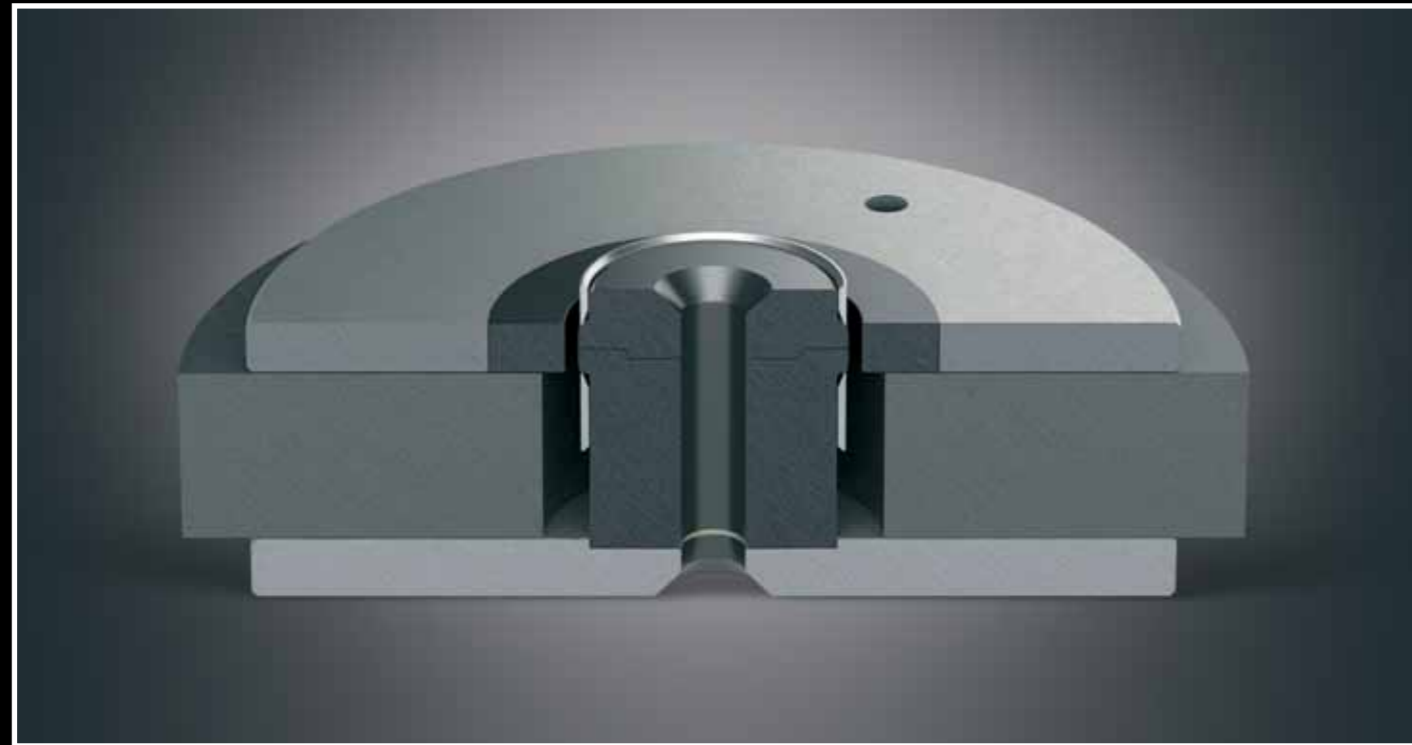

IN ADMIRATION OF MUSIC

DALI EPICON SERIES

DALI EPICON ESCAPE TO REALITY

The EPICON series is no less than DALI's new reference loudspeaker series. Standing on the shoulders of virtues from the acclaimed EUPHONIA series, EPICON takes you one step closer to "the real thing".

Incorporating matchless new driver technology, proprietary in-house made woofers and majestic appearance, EPICON proves that music, sound reproduction and loudspeaker design are indeed alive and well. Significantly, EPICON features nothing less than a world premiere: the Linear Drive Magnet System, which reduces distortion as never heard before.

Designed by and for people with a genuine passion for impeccable audio experiences, EPICON delivers a mind-blowing three-dimensional sound that honours the music and the musician like never before. The beautifully crafted curved cabinets won't disappoint you either. The extraordinary EPICON sound is dressed in a choice of three high-grade wood veneers which are then finished with ten layers of highly polished lacquer for a truly luxurious high-gloss finish. Elegant, timeless, seductive - like the sound.

Just listen...once heard, we promise you will never want to go back.

REPLAY, RELIVE

DALI EPICON 8

The absolute pinnacle of the EPICON series, the EPICON 8 delivers dramatically rich and detailed sound that will blow your mind and captivate your senses. This incredible loudspeaker is the result of a passionate, tireless quest for perfection. Prepare yourself for true musical indulgence like never before and for a beautifully statuesque design that will grace any home.