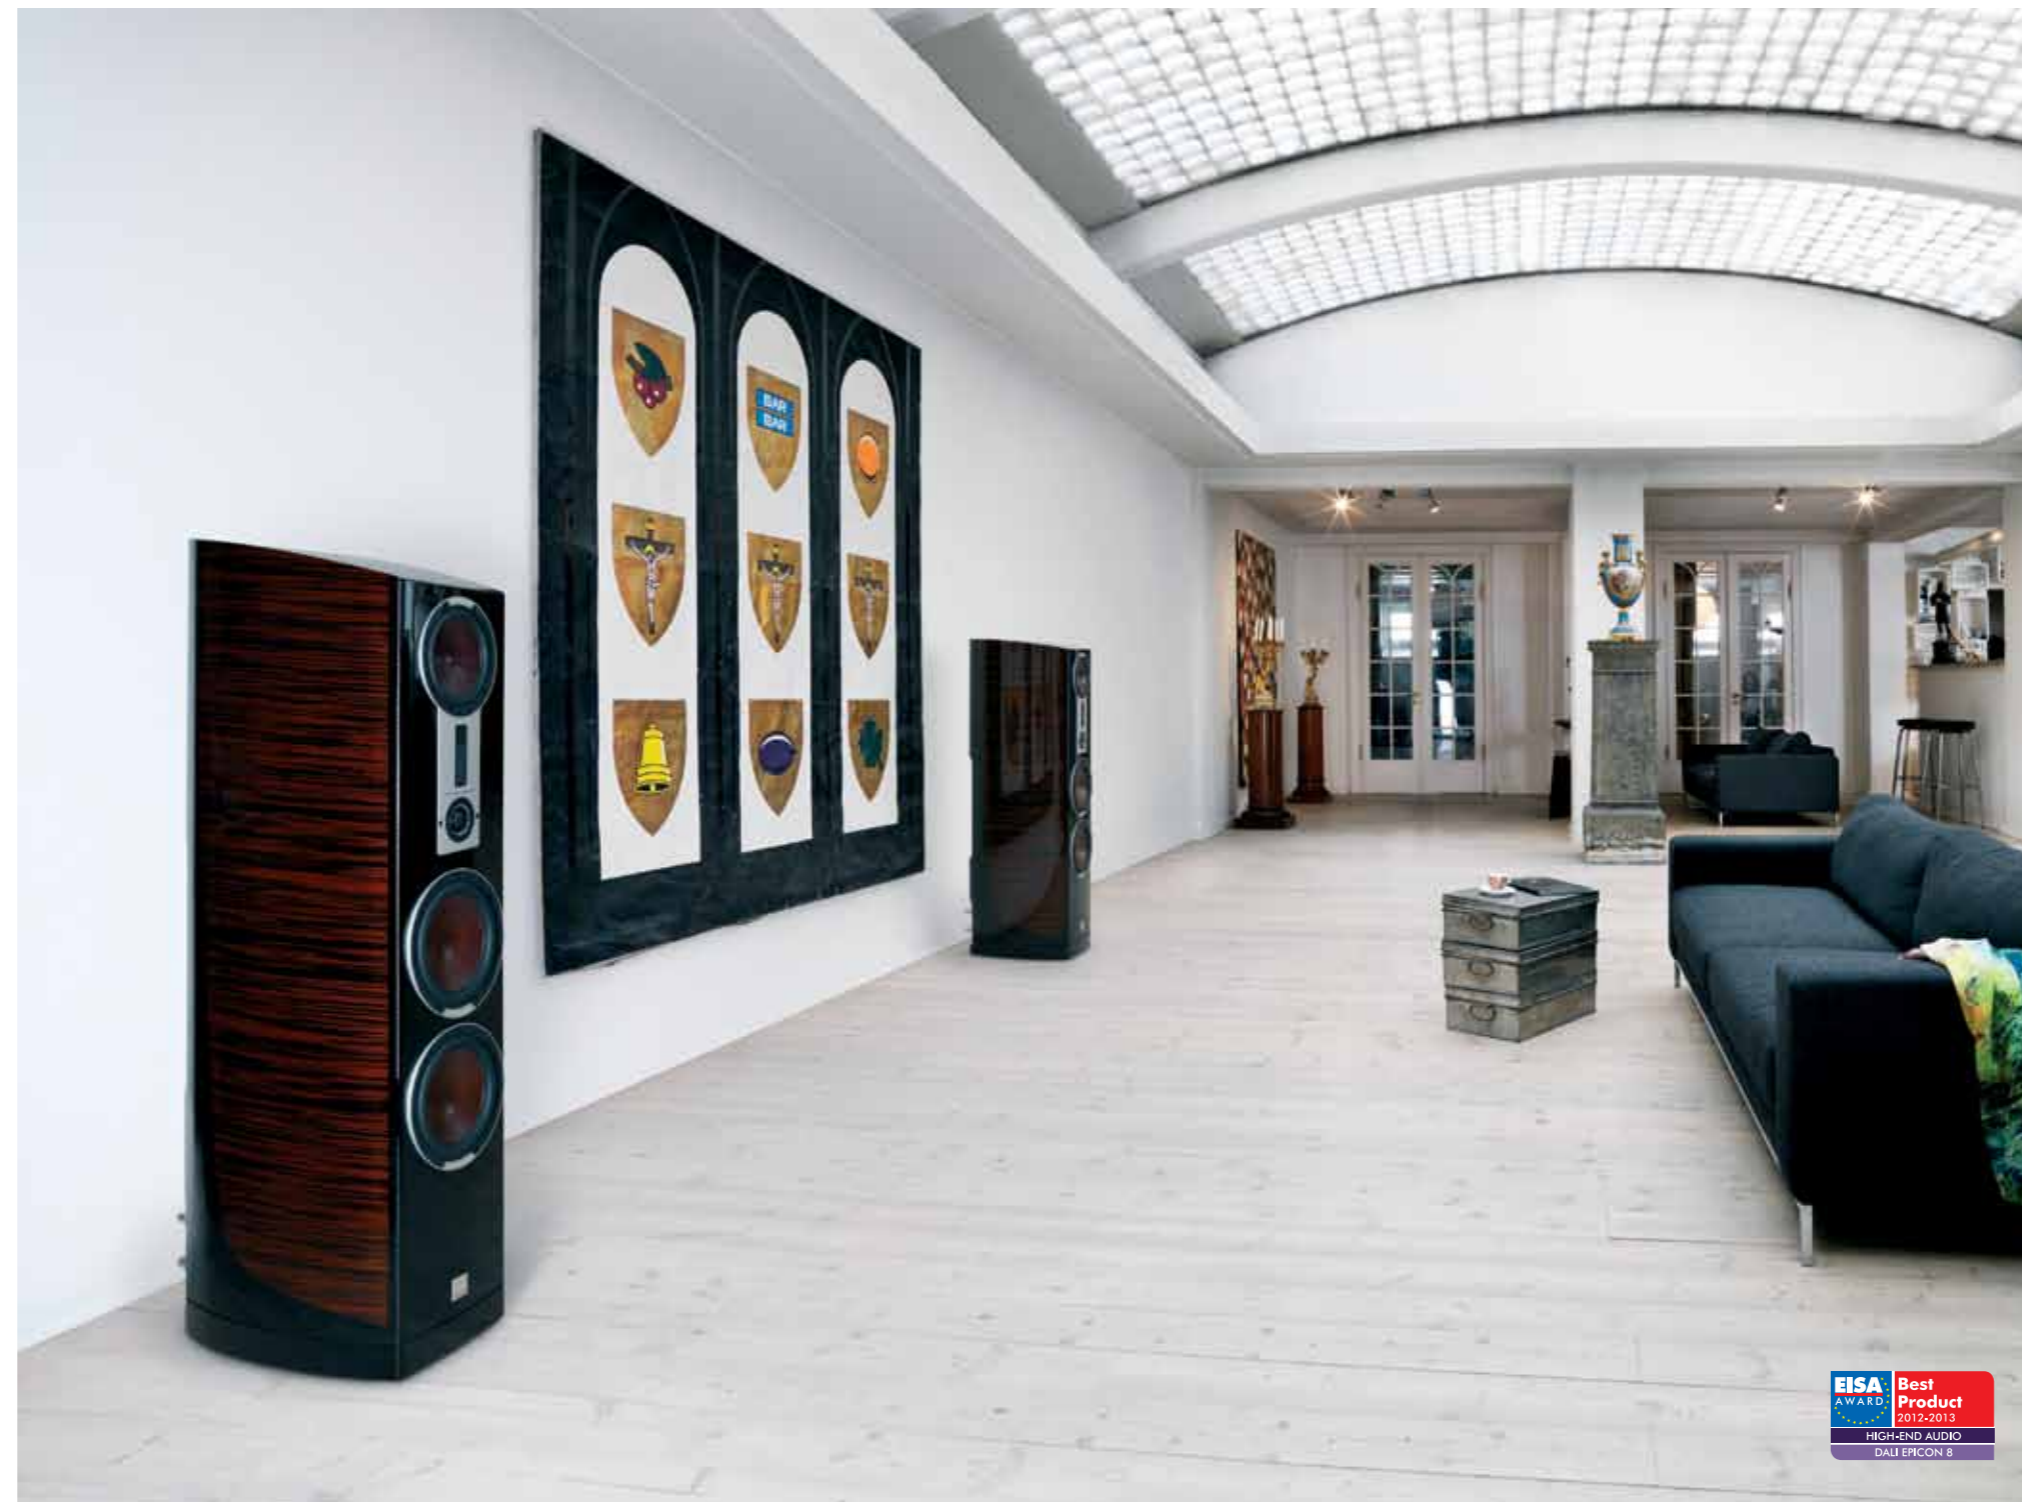

GENUINE PASSION

There are musical experiences in life so epic that you wish they would never end. Moments so wonderfully overpowering the very thought of them makes your heart tremble, your mind go wandering and your ears yearn for more. With the new, awe inspiring DALI EPICON loudspeakers you can relive that sensation, again and again.

Just listen...once heard, we promise you will never want to go back.

REPLAY, RELIVE

DALI EPICON 8

The absolute pinnacle of the EPICON series, the EPICON 8 delivers dramatically rich and detailed sound that will blow your mind and captivate your senses. This incredible loudspeaker is the result of a passionate, tireless quest for perfection. Prepare yourself for true musical indulgence like never before and for a beautifully statuesque design that will grace any home.