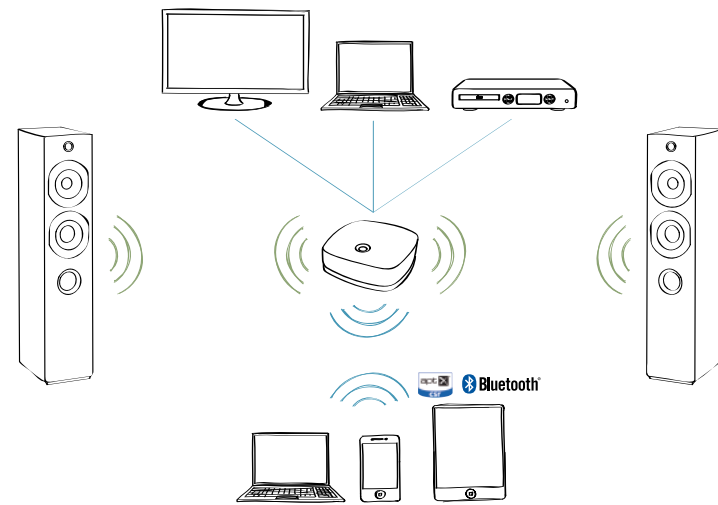

It features in fact two extremely flat speaker drivers working in push-push configuration to avoid any vibrations, which may be damaging to the screen.

Those preferring to mount Focal's soundbar to a wall can combine Dimension with a wireless subwoofer such as Focal Sub Air.

Easya, wireless high-fidelity sound

Easya is Focal's "Made in France" new innovation which straddles the Classic and New Media Collections. This new generation of wireless amplified loudspeakers combines the ease of use of modern loudspeakers with the same remarkable sound quality as our traditional loudspeakers.

Easya embodies all the traits of a 100% Focal, high-fidelity loudspeaker providing a seamless soundstage with admirable spatialisation, an essential quality to ensure your listening pleasure.

The installation and use of Easya correspond perfectly with the new uses of music: everything is directly built into the loudspeaker, so external amplifiers or cables are no longer required. The wireless Hub is a digital transmitter sending sound signals to the loudspeakers, and thanks to Klear® technology, there's no loss in quality or compression.

Sib was designed to simplify daily life, for all types of music or video content. Thanks to its exceptionally practical design and the multiple ways it can be mounted – the speaker can be positioned on the floor, on furniture or on the wall around your screen – Sib is simplicity itself to install.