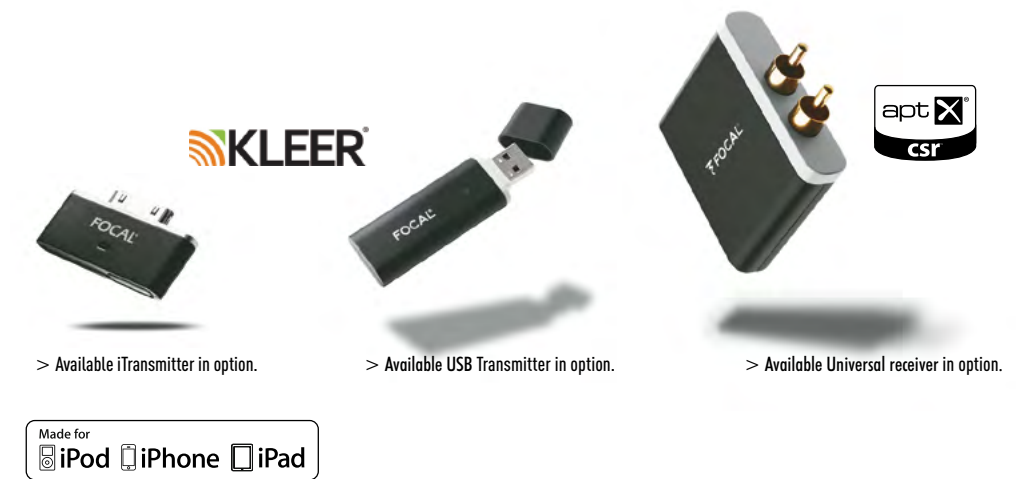

> Available iTransmitter in option.

> Available USB Transmitter in option.

> Available Universal receiver in option.

What if the Bird's song reached such power that it could compete with classic loudspeakers?

With Power Bird, new horizons open up for Bird. This is not only an amplifier to drive the loudspeakers, it is also a compact and flat subwoofer and Power Bird combines many functions that were once controlled

by several devices. So that's fewer boxes in the living room!

Besides, Power Bird is very easy to use, with its voluntarily limited number of controls in order to concentrate only on sound. No useless gadgets, Bird is a pure product made by acousticians and can do without unnecessary stuff.

Like the loudspeakers of the line, Power Bird has been designed to be in harmony with the interior decor of your house. It can go under a piece of furniture as it's flat and compact, it can be easily hidden, whether horizontally or vertically, or even flat against a wall thanks to the fixing kit supplied.